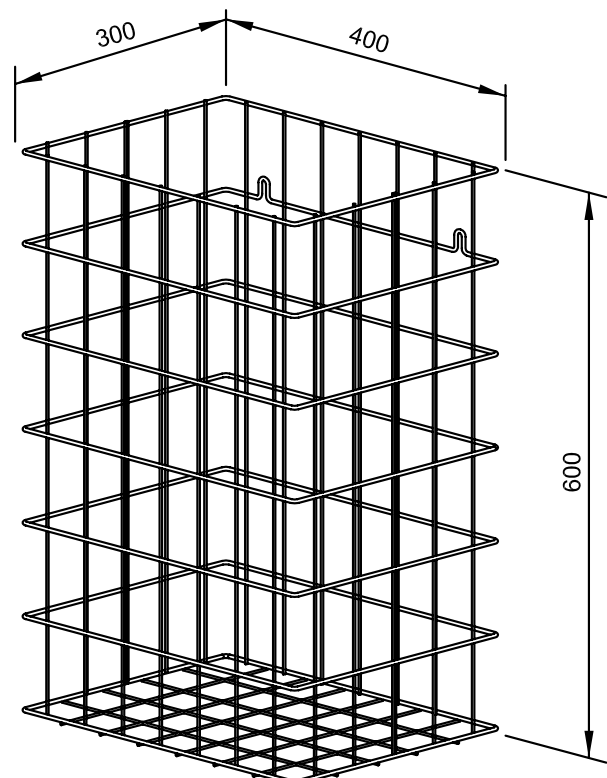

WASTE BASKET STAINLESS STEEL WP150-1

400 x 600 x 300 mm

Capacity approx. 72 l

- Waste basket in robust, germ-reducing and easy-care stainless steel wire (AISI 304).
- 2.5 mm and 4 mm thick lattice work. Fastening eyes in second row for invisible wall mounting.
- Capacity approx. 72 l.
- Mounting: With two screws.
- Delivery includes fixing material.
- Weight, including single package: 1.3 kg

Suggested text for specifications:

Waste basket in stainless steel (AISI 304) for surface mounting or floor installation. 2.5 mm and 4 mm thick lattice work. Fastening eyes in second row for invisible wall mounting. Capacity approx. 72 l. Delivery includes fixing material.

Dimensions: 400 x 600 x 300 mm

Article No. WP150-1

Available surface

Stainless steel satin finished

ID No.

922 118

Ernst Wagner GmbH & Co. KG

Ernst-Abbe-Straße 21 · D-72770 Reutlingen · Tel.: +49712151539-0 · Fax: -20
info@wagner-ewar.de · www.wagner-ewar.de