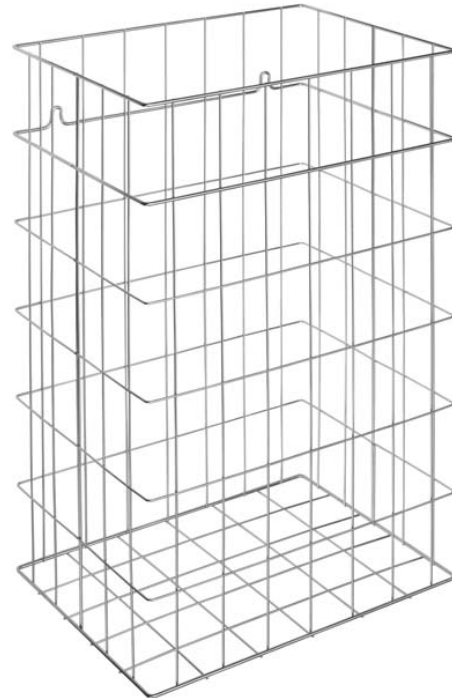

WASTE BASKET STAINLESS STEEL WP150-1

400 x 600 x 300 mm

Capacity approx. 72 l

- Waste basket in robust, germ-reducing and easy-care stainless steel wire (AISI 304).
- 2.5 mm and 4 mm thick lattice work. Fastening eyes in second row for invisible wall mounting.
- Capacity approx. 72 l.
- Mounting: With two screws.
- Delivery includes fixing material.
- Weight, including single package: 1.3 kg

Suggested text for specifications:

Waste basket in stainless steel (AISI 304) for surface mounting or floor installation. 2.5 mm and 4 mm thick lattice work. Fastening eyes in second row for invisible wall mounting. Capacity approx. 72 l. Delivery includes fixing material.

Dimensions: 400 x 600 x 300 mm

Article No. WP150-1

Available surface

Stainless steel satin finished

ID No.

922 118

Ernst Wagner GmbH & Co. KG

Ernst-Abbe-Straße 21 · D-72770 Reutlingen · Tel.: +49712151539-0 · Fax: -20
info@wagner-ewar.de · www.wagner-ewar.de